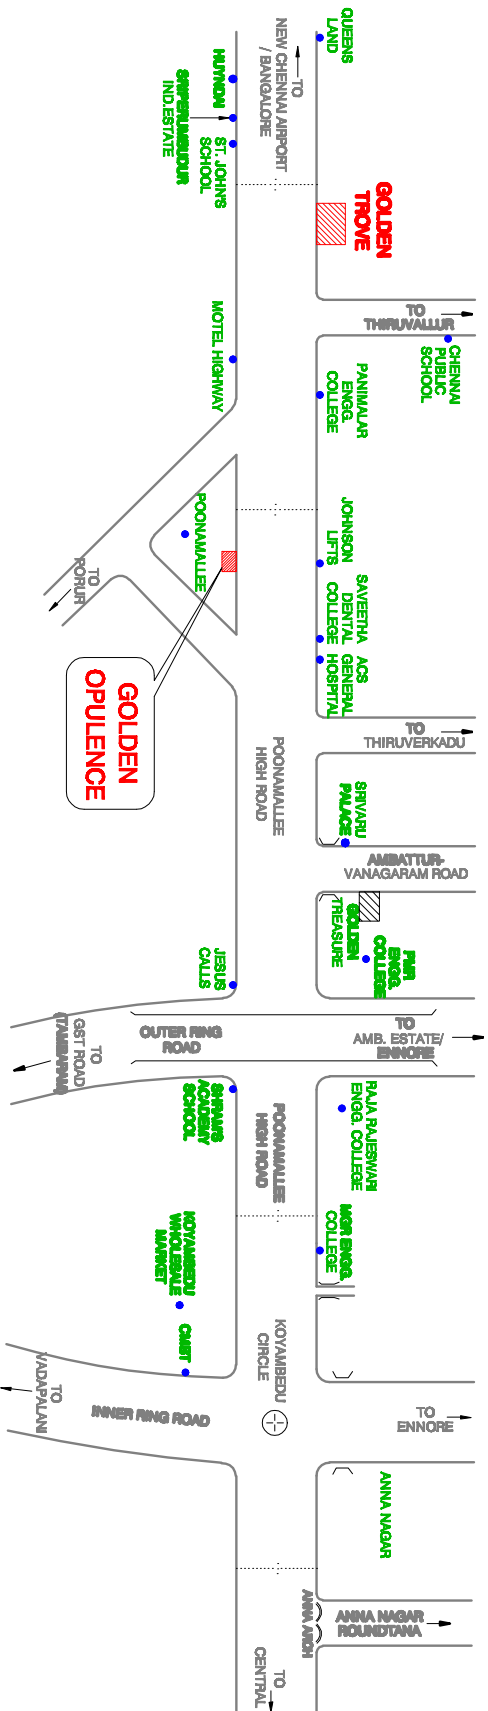

KEY PLAN

(Not to scale)

- 10 minutes drive from Koyambedu Circle.
- 30 minutes drive to the Airport.
- 9 minutes drive to Ambattur Industrial Estate.
- 18 minutes drive from GST Road.
- 40 minutes drive to the IT Corridor (OMR).
- 10 minutes drive to Sriperumbudur Industrial Zone.